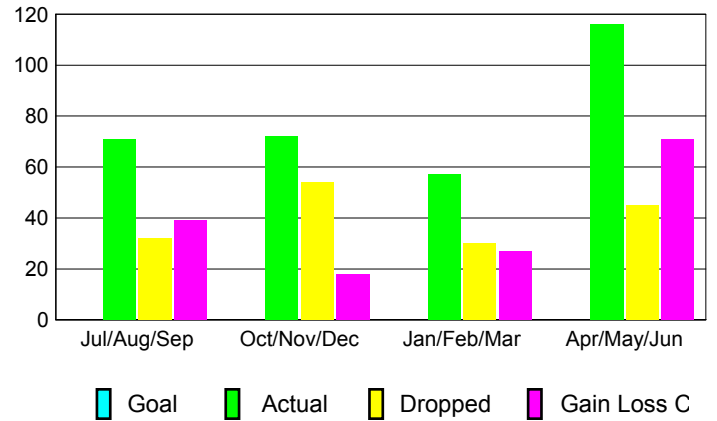

GMT: **NICOLAS JARA ORELLANA**

Location: **PERU**

GMT CA: **3**

CLUBS

Month	New Club Goal	Actual New Clubs	Actual Dropped Clubs	Gain/Loss of Clubs
2012-2013				
Jul/Aug/Sep		1	0	1
Oct/Nov/Dec		1	1	0
Jan/Feb/Mar		1	0	1
Apr/May/June		1	1	0
Totals		4	2	2

Club Results 2012-2013

Goal, New, Dropped, Gain/Loss

YTD Status Quo Clubs 2012-2013

Status Quo Clubs Compared to Status Quo Members

Club Gain/Loss 2012-2013

MEMBERSHIP

Month	Net Memb Goal	Actual New Memb	Actual Dropped Memb	Gain/Loss of Memb
2012-2013				
Jul/Aug/Sep		71	32	39
Oct/Nov/Dec		72	54	18
Jan/Feb/Mar		57	30	27
Apr/May/June		116	45	71
Totals		316	161	155

Membership Results 2012-2013

Goal, New, Dropped, Gain/Loss

Gender Comparison 2012-2013

Membership Gain/Loss 2012-2013