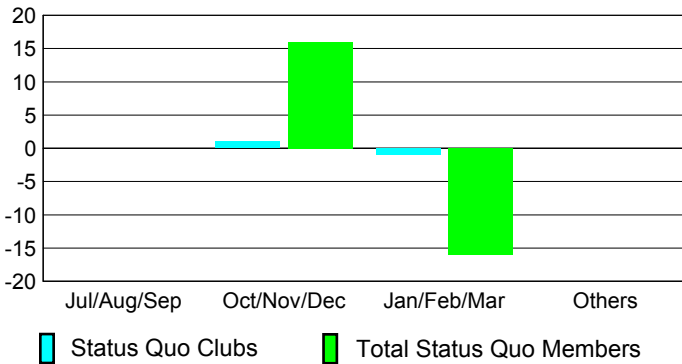

GMT: **NICOLAS JARA ORELLANA**

Location: **PERU**

GMT CA: **3**

CLUBS

Month	New Club Goal	Actual New Clubs	Actual Dropped Clubs	Gain/Loss of Clubs
2012-2013				
Jul/Aug/Sep		1	0	1
Oct/Nov/Dec		1	1	0
Jan/Feb/Mar		1	0	1
Apr/May/June		1	1	0
Totals		4	2	2

Club Results 2012-2013

Goal, New, Dropped, Gain/Loss

YTD Status Quo Clubs 2012-2013

Status Quo Clubs Compared to Status Quo Members

Club Gain/Loss 2012-2013

MEMBERSHIP

Month	Net Memb Goal	Actual New Memb	Actual Dropped Memb	Gain/Loss of Memb
2012-2013				
Jul/Aug/Sep		71	32	39
Oct/Nov/Dec		72	54	18
Jan/Feb/Mar		57	30	27
Apr/May/June		116	45	71
Totals		316	161	155