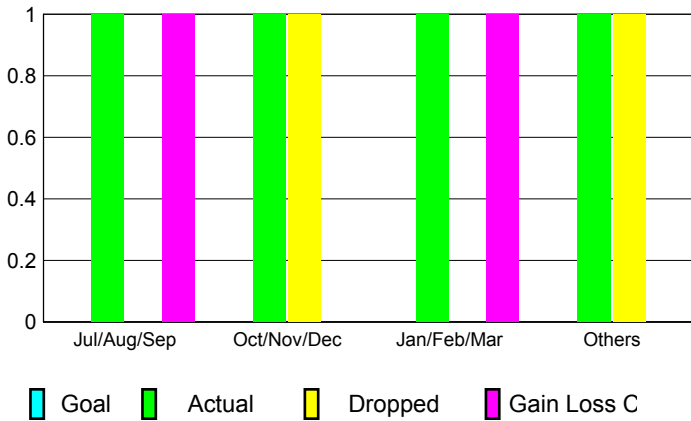

GMT: **NICOLAS JARA ORELLANA**

Location: **PERU**

GMT CA: **3**

CLUBS

Month	New Club Goal	Actual New Clubs	Actual Dropped Clubs	Gain/Loss of Clubs
2012-2013				
Jul/Aug/Sep		1	0	1
Oct/Nov/Dec		1	1	0
Jan/Feb/Mar		1	0	1
Apr/May/June		1	1	0
Totals		4	2	2

Club Results 2012-2013

Goal, New, Dropped, Gain/Loss

YTD Status Quo Clubs 2012-2013

Status Quo Clubs Compared to Status Quo Members

Club Gain/Loss 2012-2013

MEMBERSHIP

Month	Net Memb Goal	Actual New Memb	Actual Dropped Memb	Gain/Loss of Memb
2012-2013				
Jul/Aug/Sep		71	32	39
Oct/Nov/Dec		72	54	18
Jan/Feb/Mar		57	30	27
Apr/May/June		116	45	71
Totals		316	161	155