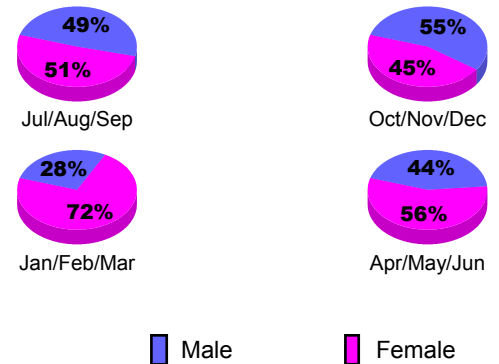

GMT: **NICOLAS JARA ORELLANA**

Location: **PERU**

GMT CA: **3**

CLUBS

Month	New Club Goal	Actual New Clubs	Actual Dropped Clubs	Gain/Loss of Clubs
2012-2013				
Jul/Aug/Sep		1	0	1
Oct/Nov/Dec		1	1	0
Jan/Feb/Mar		1	0	1
Apr/May/June		1	1	0
Totals		4	2	2

Club Results 2012-2013

Goal, New, Dropped, Gain/Loss

YTD Status Quo Clubs 2012-2013

Status Quo Clubs Compared to Status Quo Members

Club Gain/Loss 2012-2013

MEMBERSHIP

Month	Net Memb Goal	Actual New Memb	Actual Dropped Memb	Gain/Loss of Memb
2012-2013				
Jul/Aug/Sep		71	32	39
Oct/Nov/Dec		72	54	18
Jan/Feb/Mar		57	30	27
Apr/May/June		116	45	71
Totals		316	161	155

Membership Results 2012-2013

Goal, New, Dropped, Gain/Loss

Gender Comparison 2012-2013

Membership Gain/Loss 2012-2013