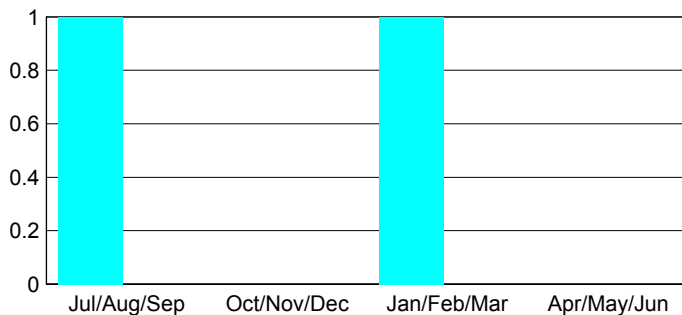

GMT: **NICOLAS JARA ORELLANA**

Location: **PERU**

GMT CA: **3**

CLUBS

Month	New Club Goal	Actual New Clubs	Actual Dropped Clubs	Gain/Loss of Clubs
2012-2013				
Jul/Aug/Sep		1	0	1
Oct/Nov/Dec		1	1	0
Jan/Feb/Mar		1	0	1
Apr/May/June		1	1	0
Totals		4	2	2

Club Results 2012-2013

Goal, New, Dropped, Gain/Loss

YTD Status Quo Clubs 2012-2013

Status Quo Clubs Compared to Status Quo Members

Club Gain/Loss 2012-2013

MEMBERSHIP

Month	Net Memb Goal	Actual New Memb	Actual Dropped Memb	Gain/Loss of Memb
2012-2013				
Jul/Aug/Sep		71	32	39
Oct/Nov/Dec		72	54	18
Jan/Feb/Mar		57	30	27
Apr/May/June		116	45	71
Totals		316	161	155

Membership Results 2012-2013

Goal, New, Dropped, Gain/Loss

Gender Comparison 2012-2013

Membership Gain/Loss 2012-2013